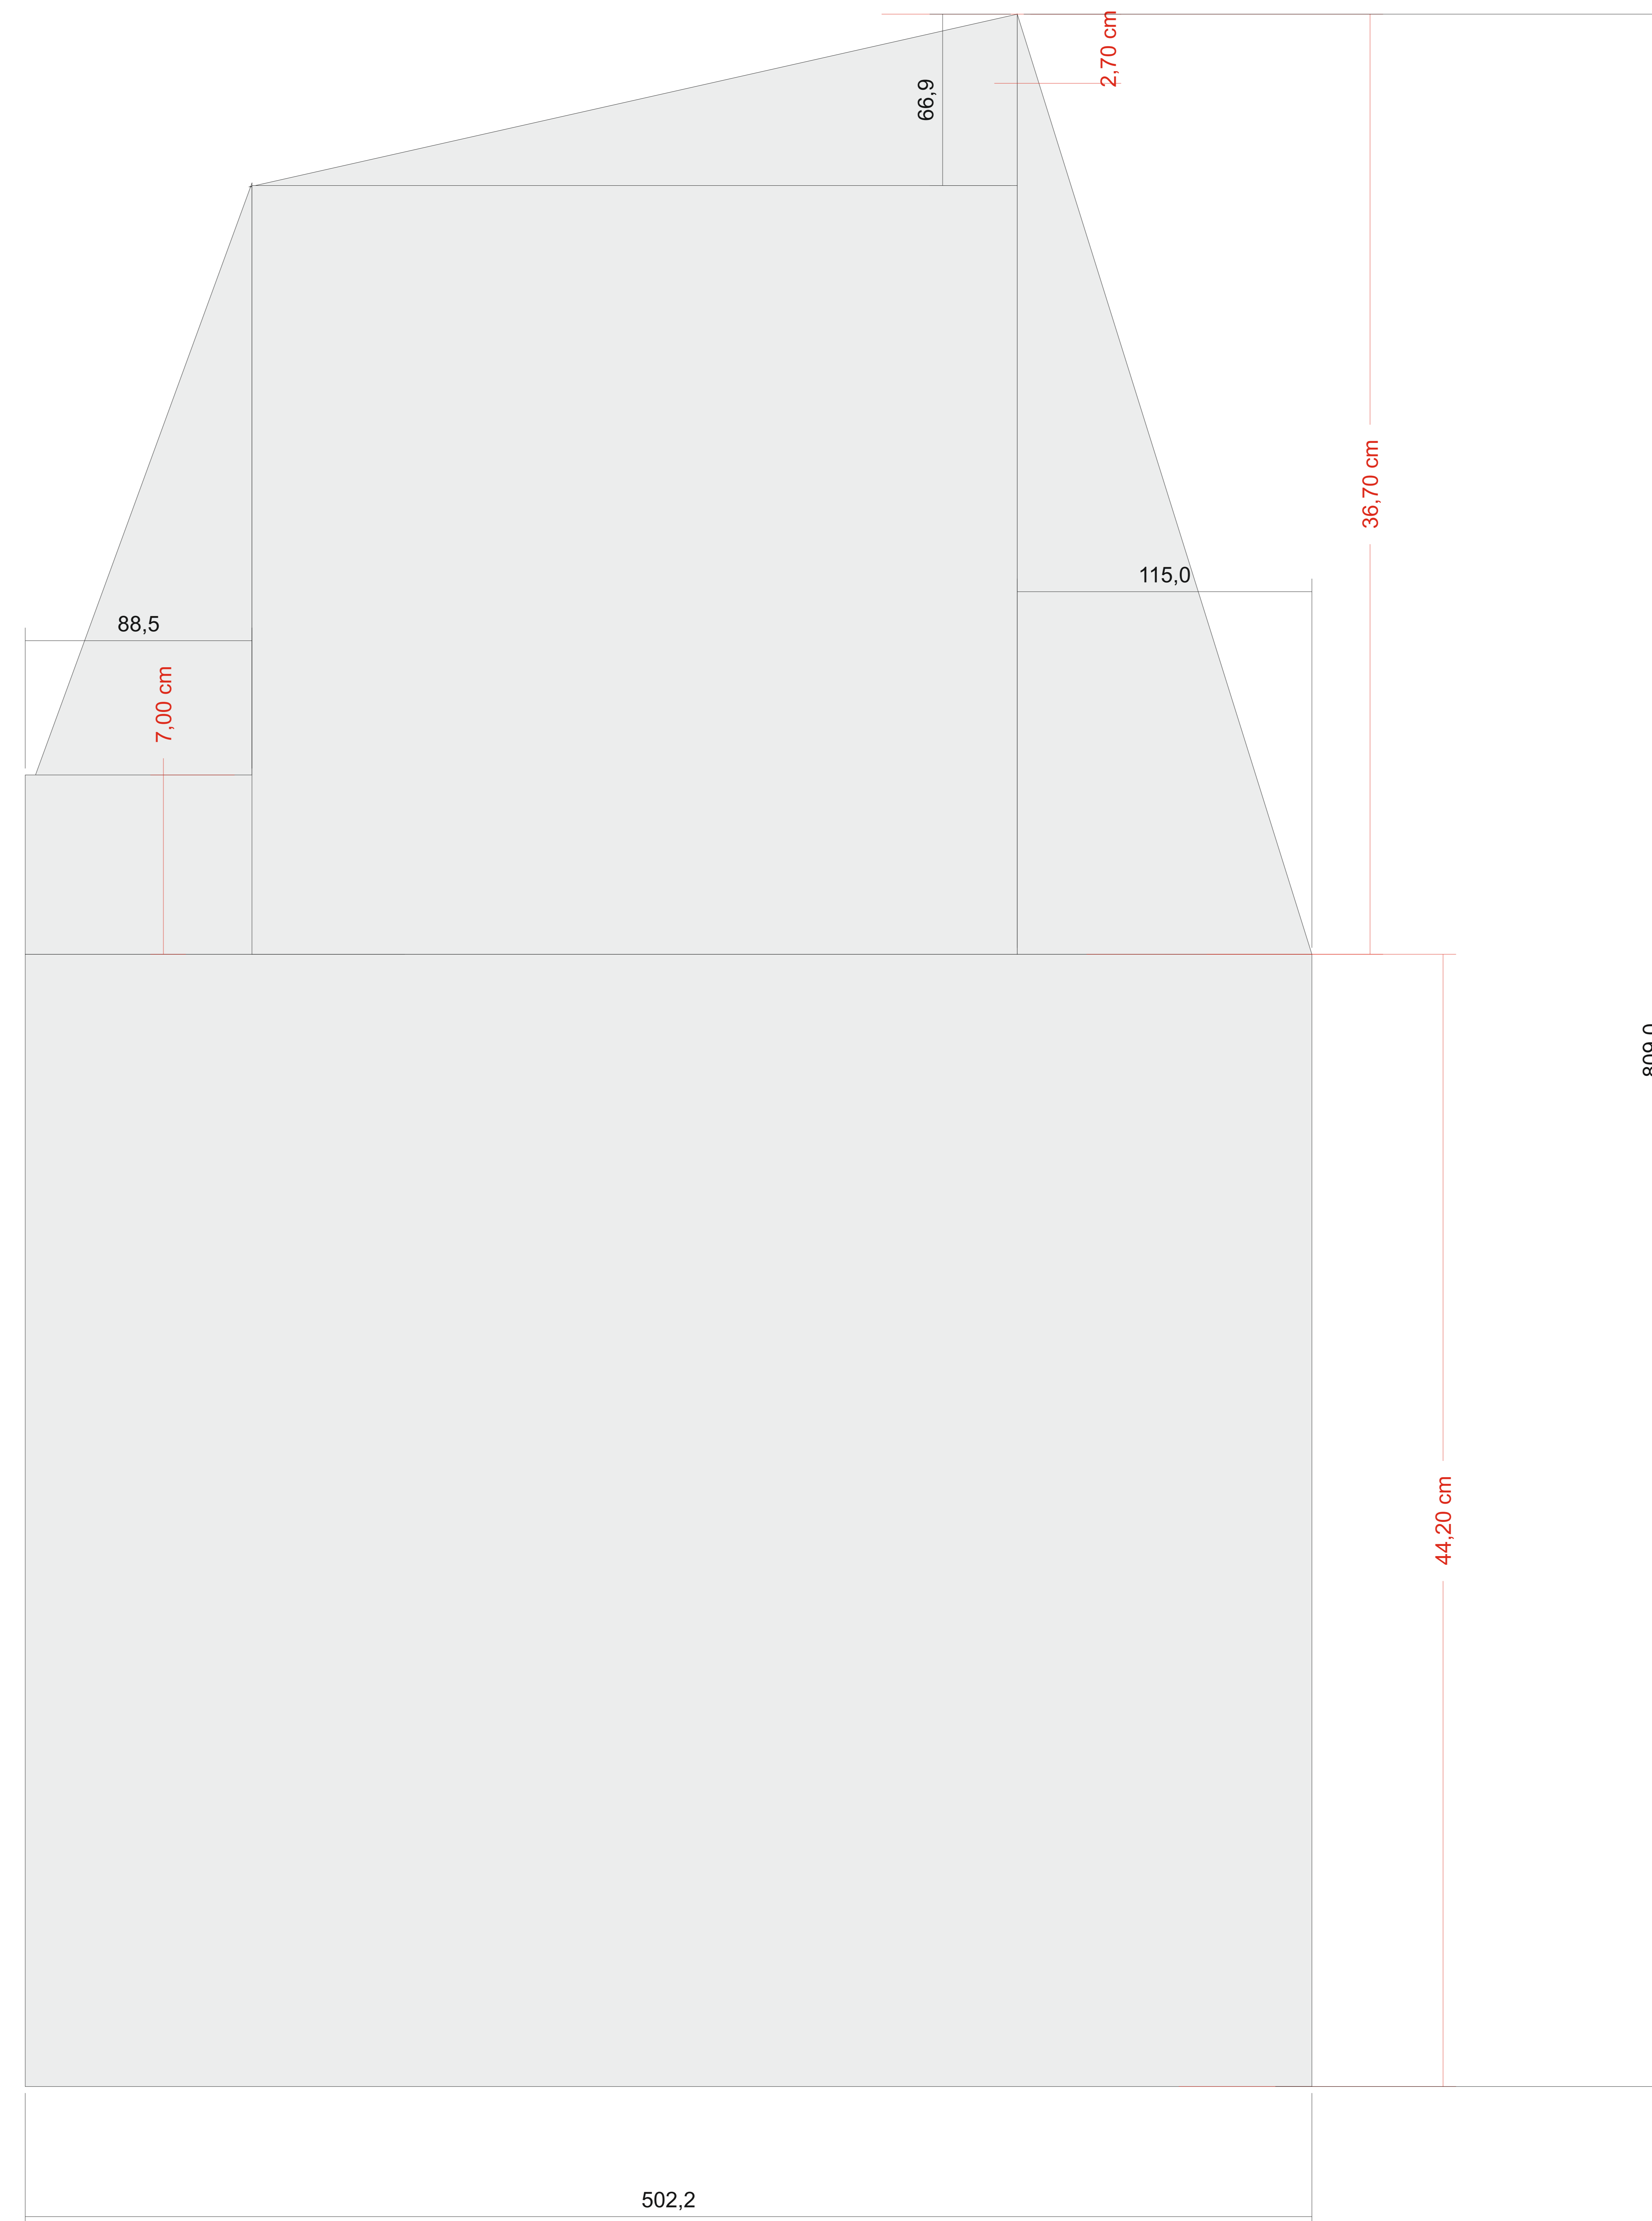

X2

THICKNESS - 12mm

INSIDE WALL

X2

THICKNESS - 12mm

OUTSIDE WALL

MIDDLE SHELFs

17"

19"

17"