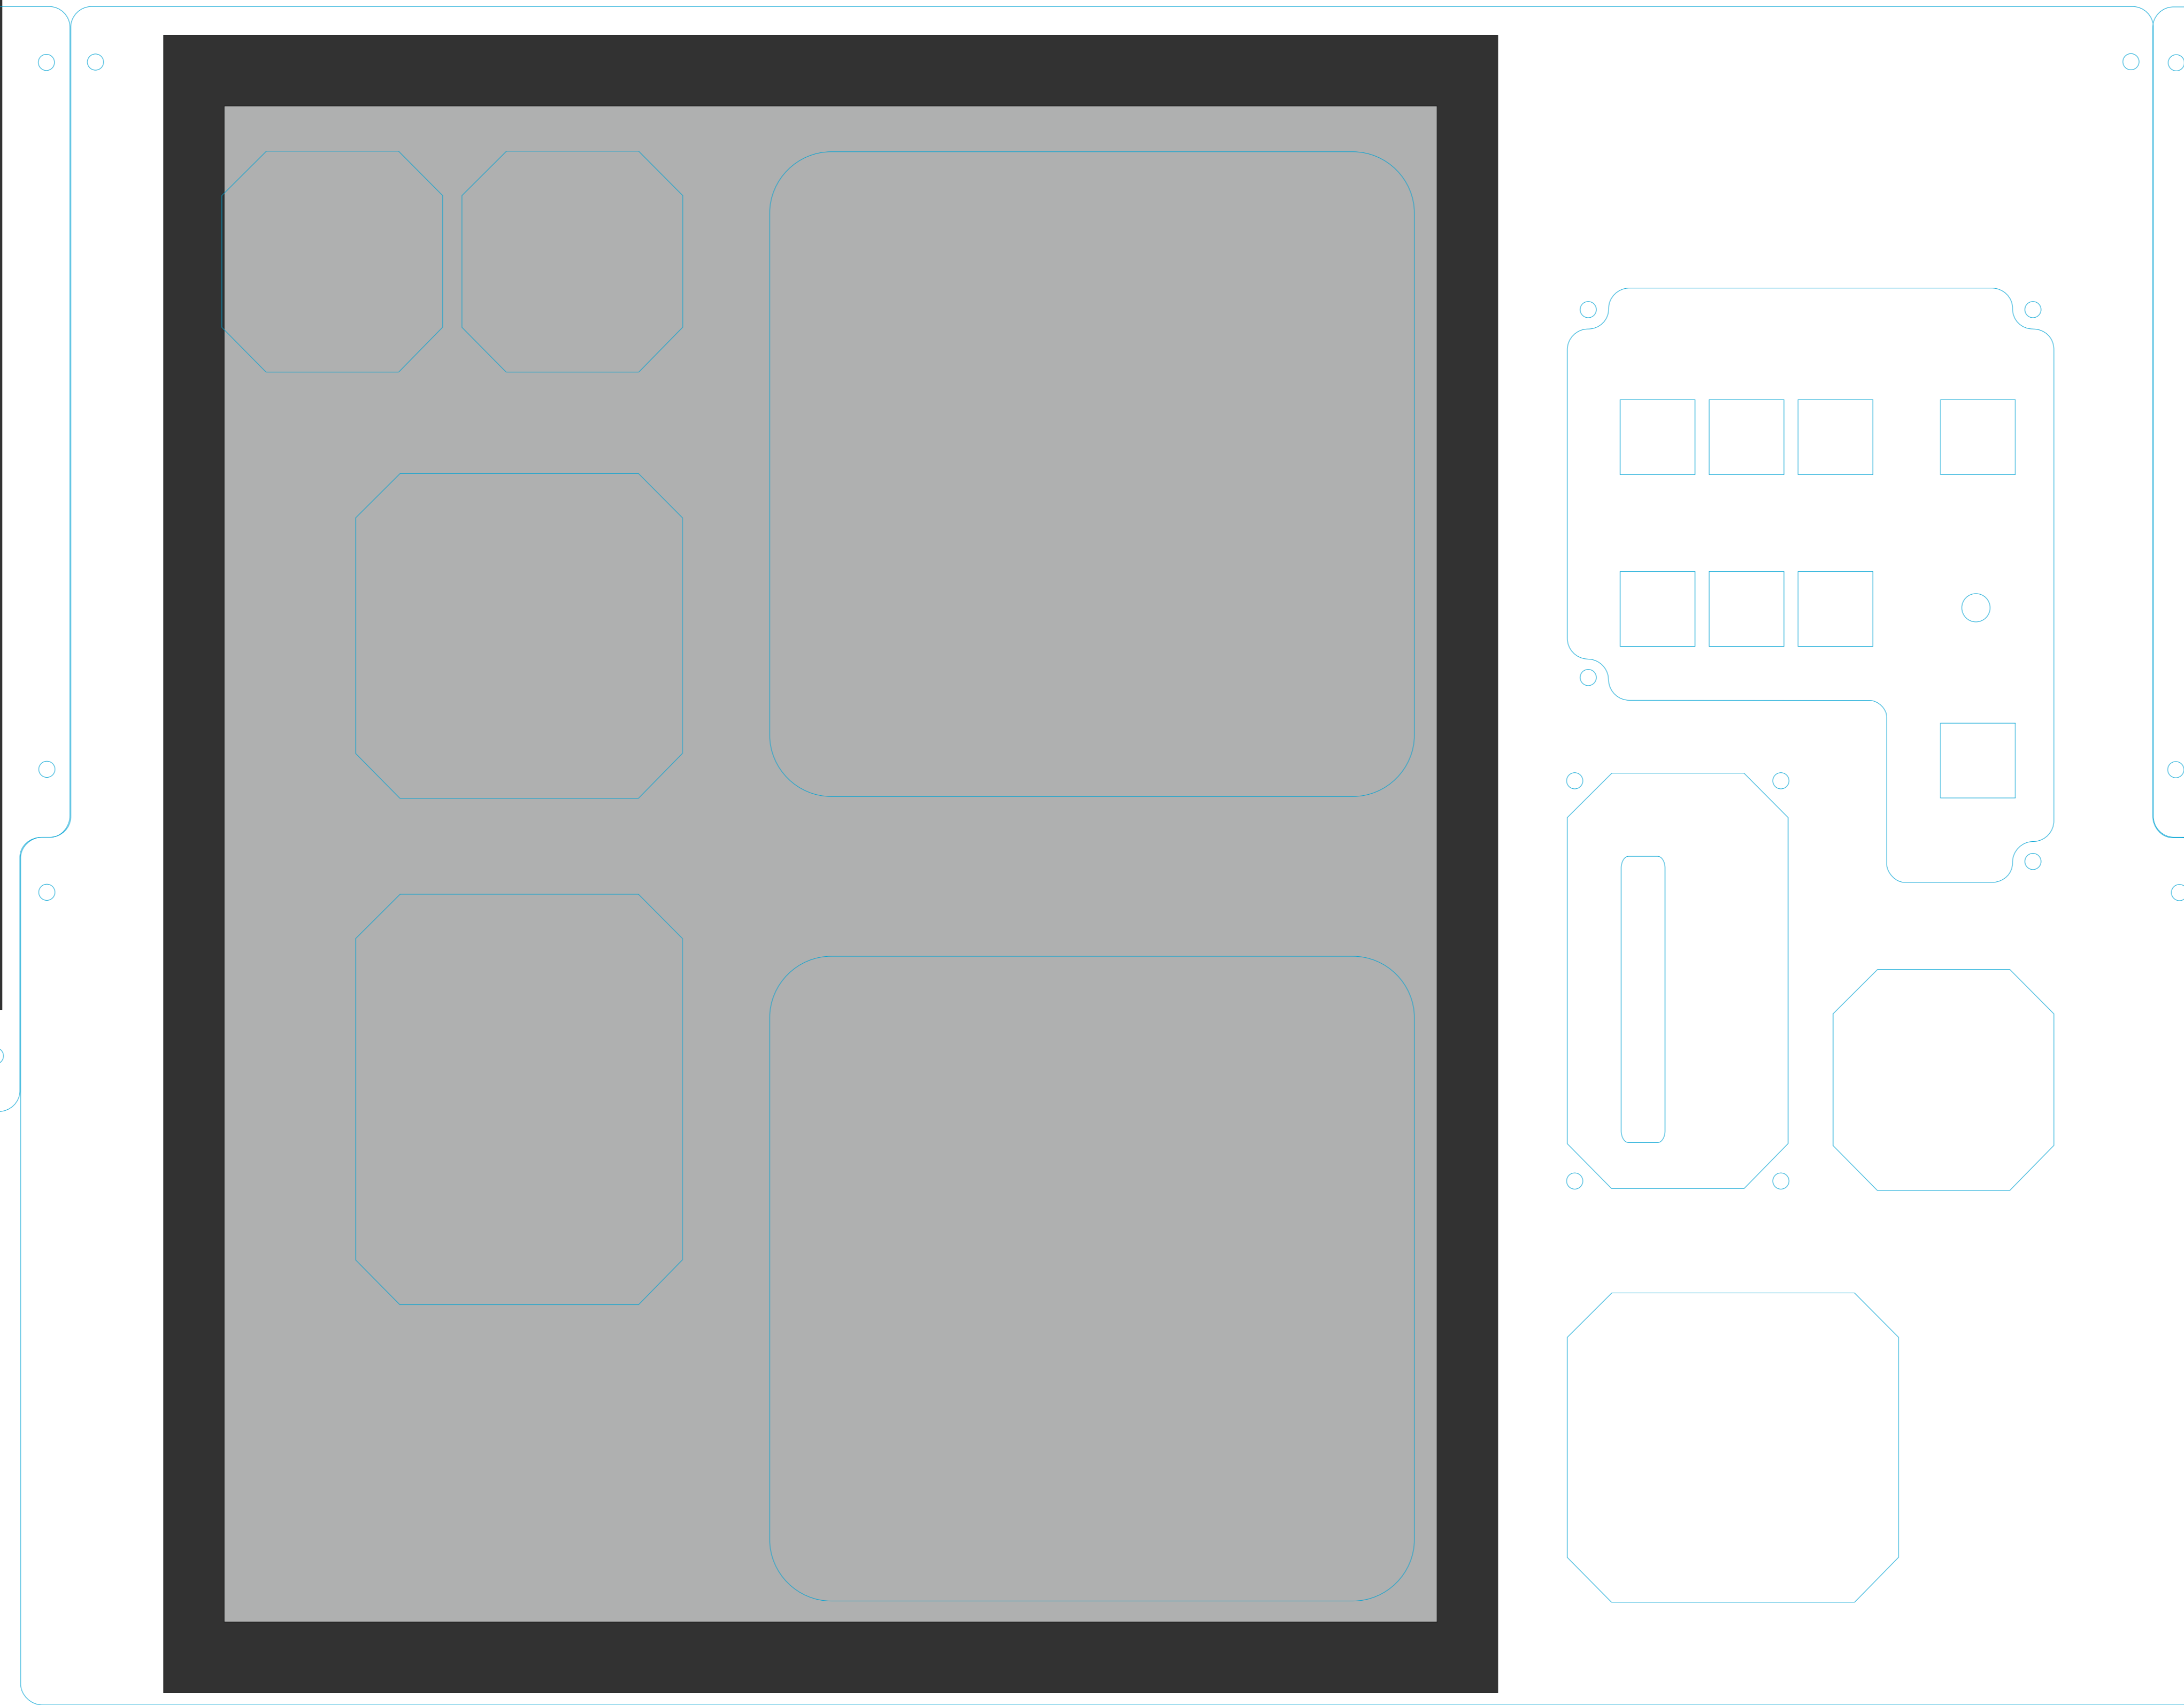

X2

THICKNESS - 12mm

INSIDE WALL

X2

THICKNESS - 12mm

OUTSIDE WALL

MIDDLE SHELFs

17"

19"

17"