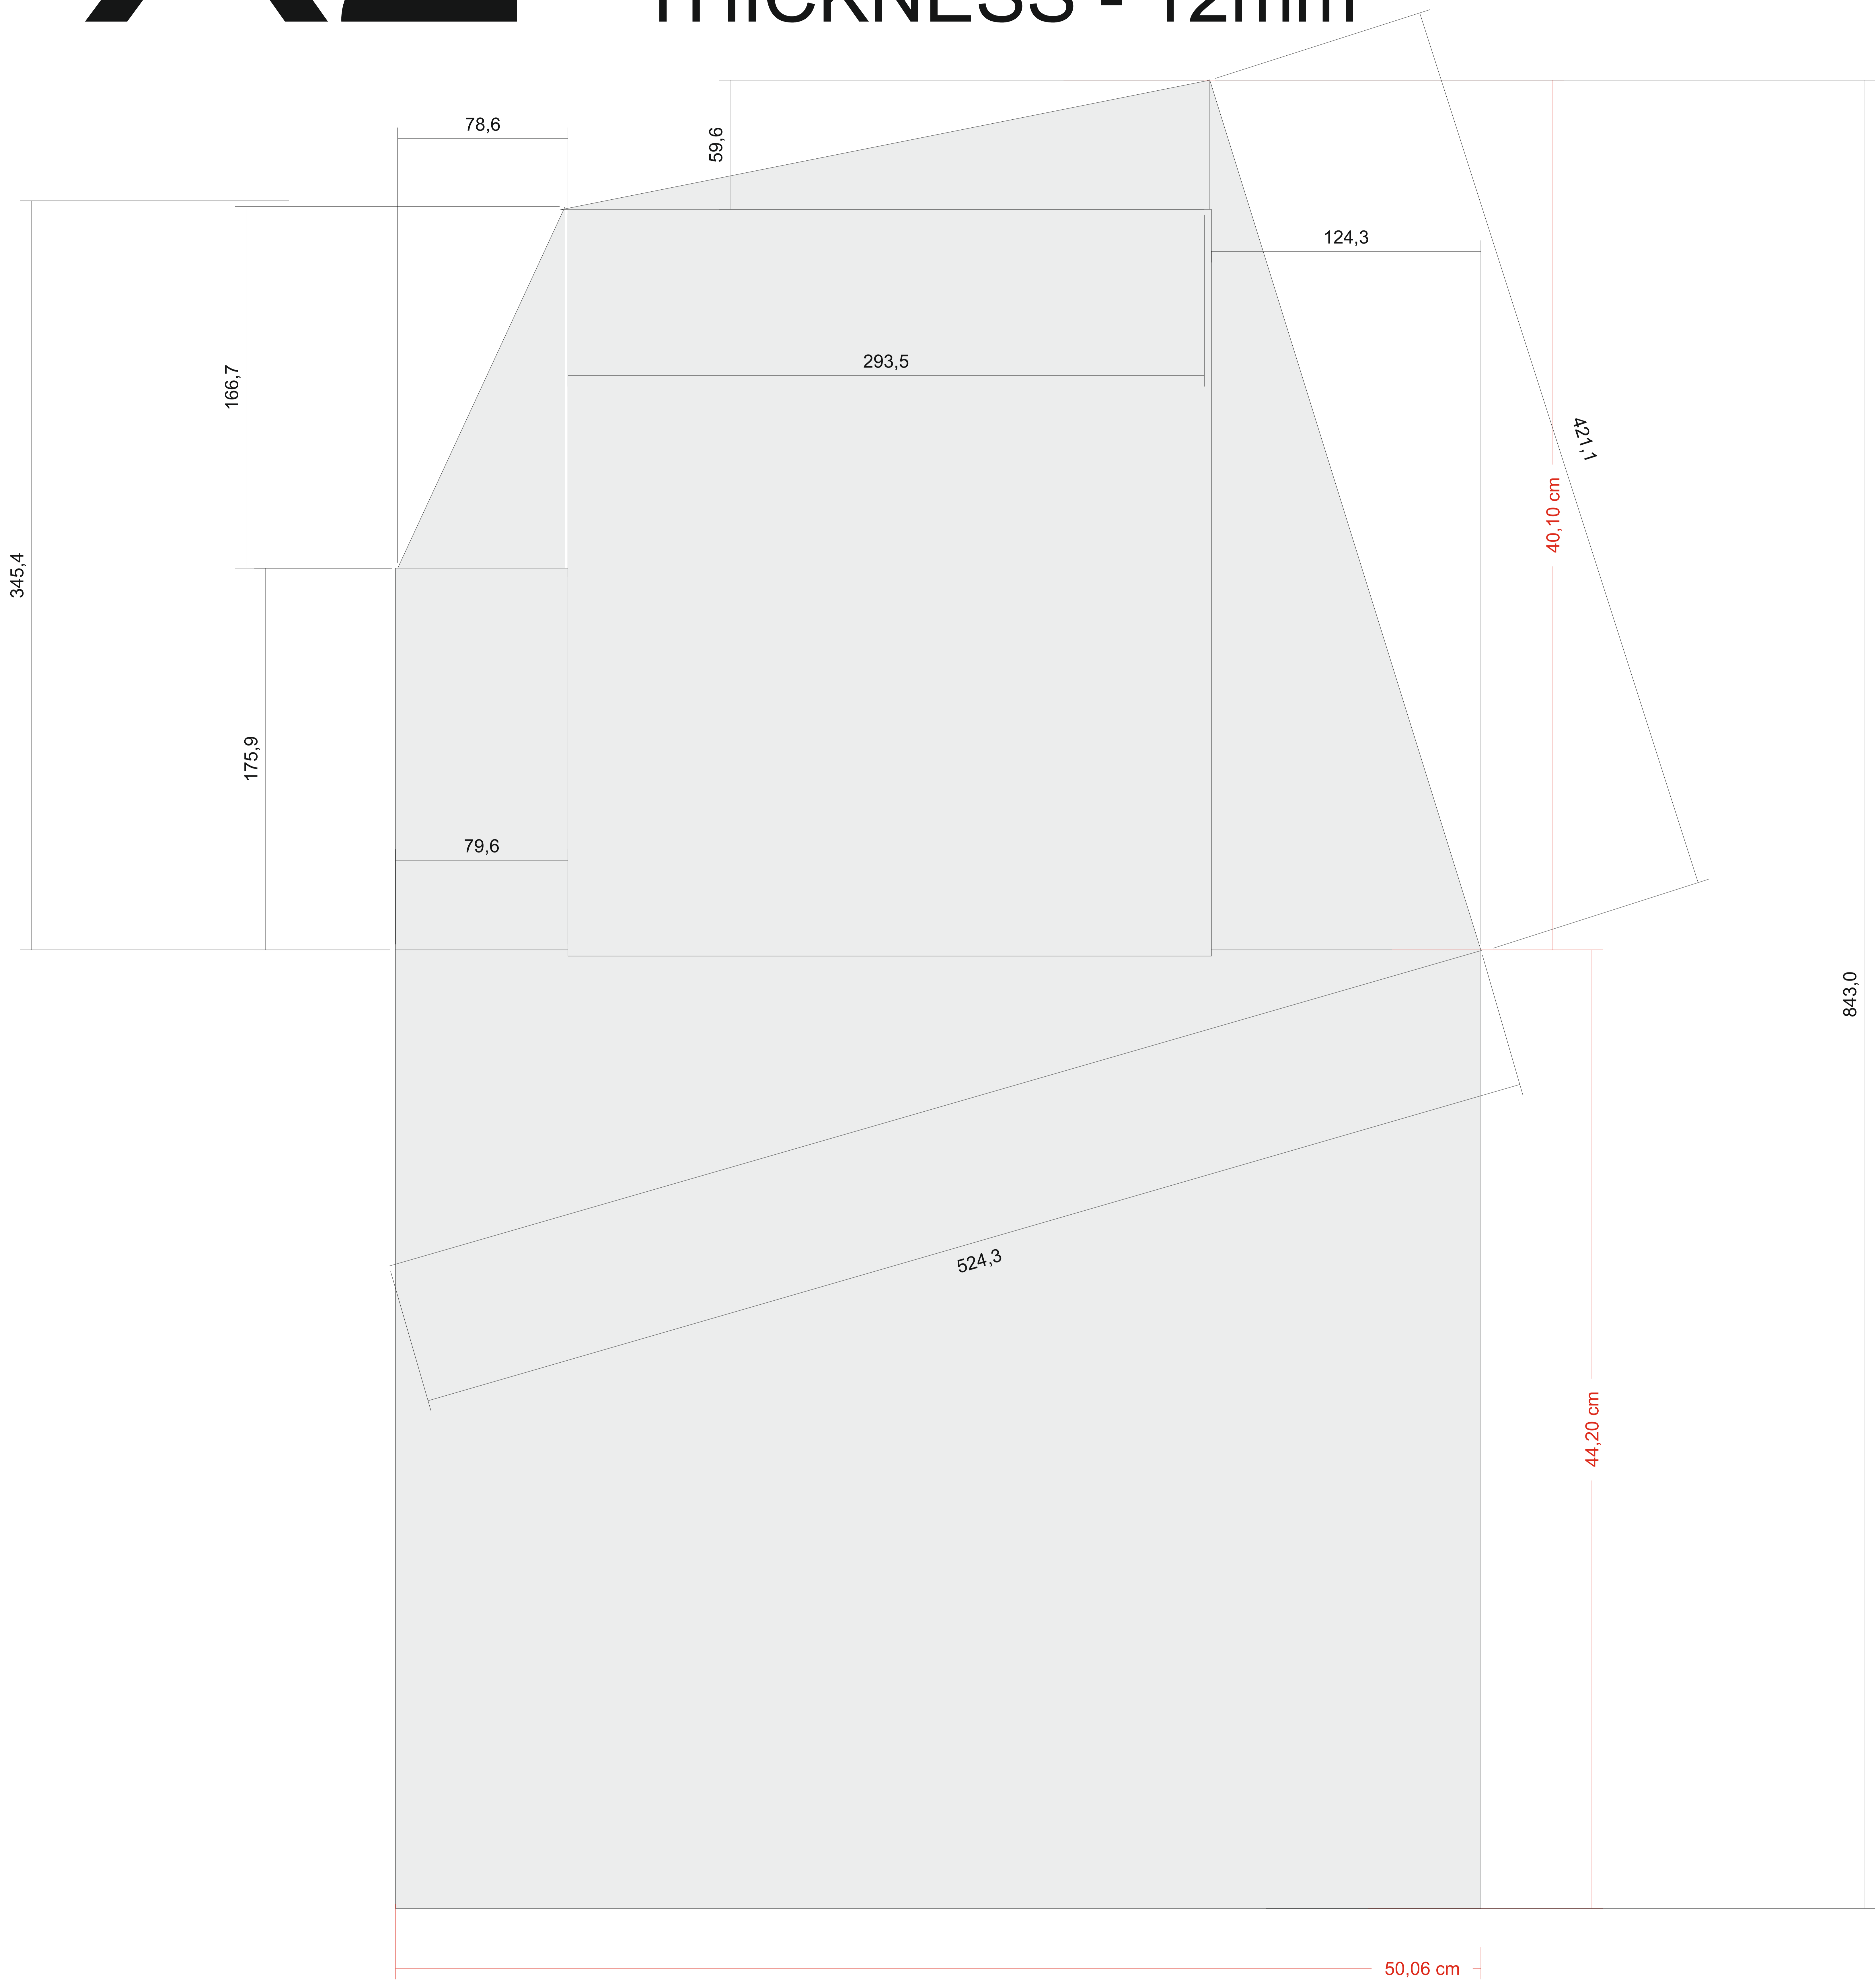

X2

THICKNESS - 12mm

INSIDE WALL

X2

THICKNESS - 12mm

OUTSIDE WALL

MIDDLE SHELFs

17"

19"

17"